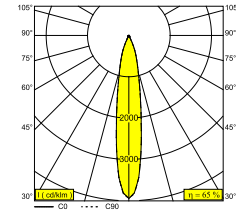

BRUSHED GOLD 19423 9210 BRG

BRUSHED OLD BRONZE 19423 9210 BROB

CREAM 19423 9210 CR

FLEMISH BRONZE 19423 9210 FBR

FLEMISH GOLD 19423 9210 FG

WHITE 19423 9210 W

 [View on website](#)

General info

Electrical info

CLASS	III
DIM TYPE	depending on power supply
ENERGY CLASS	E
CERTIFICATES	CB, ENEC, EPD, LCA

Lightsource info

LIGHTSOURCE NAME	LED
LIGHTSOURCE	LED array 5,8-8,6W / CRI>90 (R9: 60) / 2700K / 702-974lm
TM-30 VALUES	rf: 89 / Rg: 100
SDCM	SDCM1
RISKGROUP	RG1
LM80	L90B10 > 50000
BEAMANGLE	18°
LED TECHNICS (LIGHT SOURCE)	974lm // 8,6W // 113lm/W
LED TECHNICS (LUMINAIRE)	634lm // 9,9W // 64lm/W